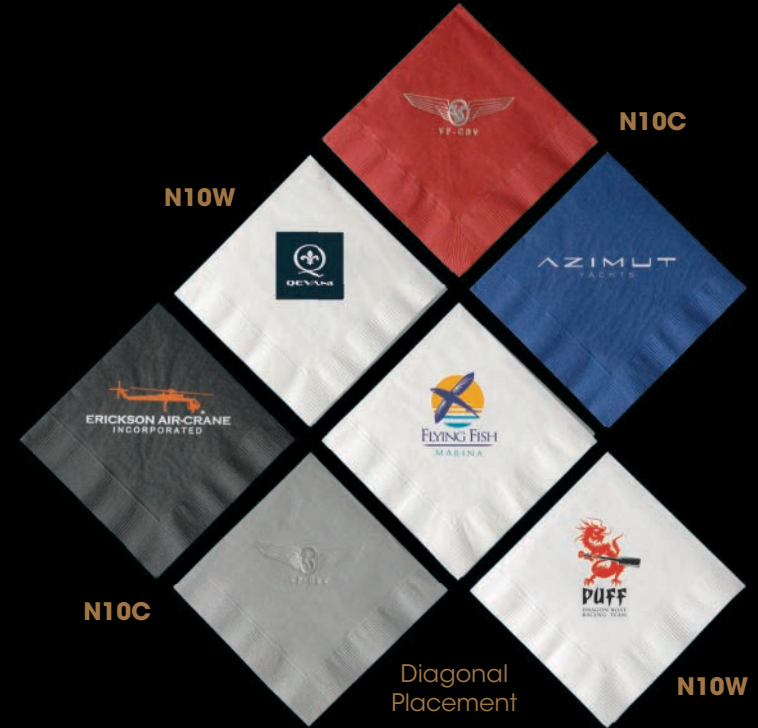

Diagonal Placement

FREE
PMS Color
Matching

Web Page

Order Form

Be sure to specify: Napkin, Imprint method, Imprint placement, Standard ink color below or provide us with your PMS ink number.

Hot Stamp - One time $40 die charge (Hot stamp foil) (1-die)

Deboss - One time $40 die charge (Recessed image) (1-die)

Emboss - One time $60 die charge (Raised image) (2-dies) (male & female)

Item #	Item Description	100	250	500	1,000	2,500	5,000	10,000
N10W	White Beverage Napkins	$86	$106	$146	$216	$180	$171	$162
N10C	Color Beverage Napkins	$90	$114	$162	$234	$207	$198	$189
Each Additional Color		$58	$68	$90	$135	$126	$117	$117

Made & Printed in the U.S.A. Eco-Friendly Item Recyclable Item

Quantities 1000 and above are priced per thousand