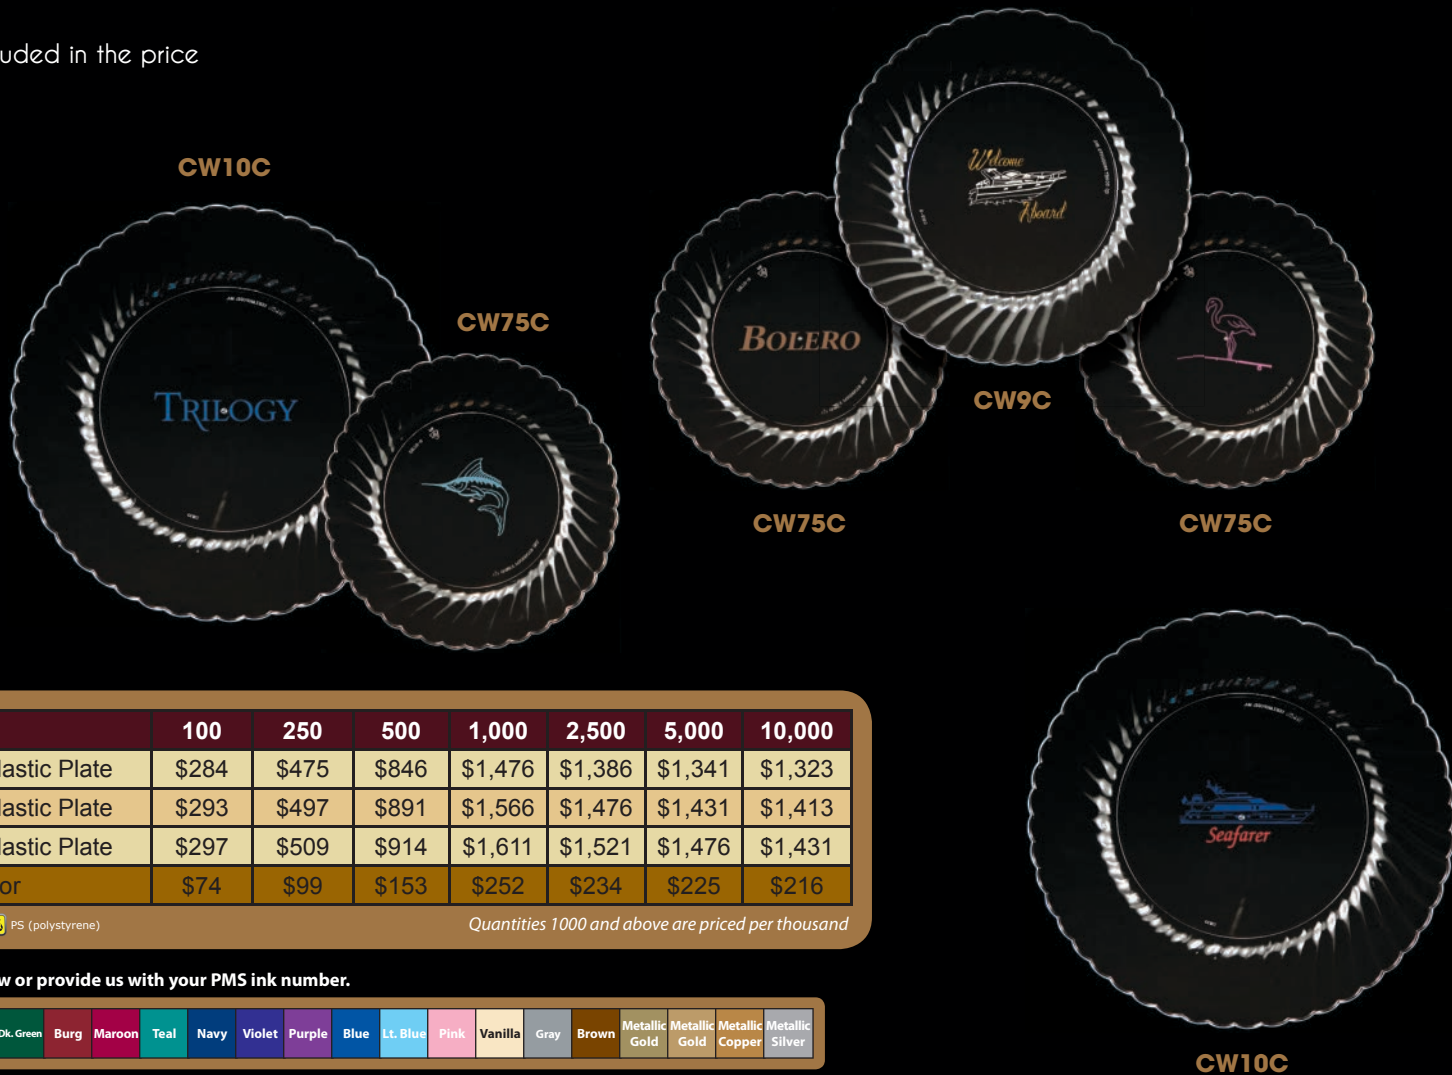

- Personalization & 1 color included in the price
- Made from 100% recycled fiber
- Made from renewable resources
- Recyclable & Biodegradable
- Made/Printed in the U.S.A.

Web Page

Order Form

Item #	Item Description	100	250	500	1,000	2,500	5,000	10,000
CHP6W	6" Eco-Plate	\$101	\$142	\$225	\$378	\$360	\$342	\$324
CHP9W	9" Eco-Plate	\$153	\$189	\$288	\$486	\$468	\$450	\$432
CHP10W	10" Eco-Plate	\$158	\$194	\$342	\$612	\$594	\$576	\$558
Each Additional Color		\$71	\$97	\$144	\$234	\$225	\$216	\$207

Made & Printed in the U.S.A. Eco-Friendly Item Recyclable Item

Quantities 1000 and above are priced per thousand

Be sure to specify: Standard ink color below or provide us with your PMS ink number.

Plastic ClassicWare® Plates

FEATURES & OPTIONS

- Personalization & 1 color included in the price
- Heavyweight plastic
- Classic scalloped edges
- Recyclable
- Made/Printed in the U.S.A.

Web Page

Order Form

Item #	Item Description	100	250	500	1,000	2,500	5,000	10,000
CW75C	7" ClassicWare® Plastic Plate	\$284	\$475	\$846	\$1,476	\$1,386	\$1,341	\$1,323
CW9C	9" ClassicWare® Plastic Plate	\$293	\$497	\$891	\$1,566	\$1,476	\$1,431	\$1,413
CW10C	10" ClassicWare® Plastic Plate	\$297	\$509	\$914	\$1,611	\$1,521	\$1,476	\$1,431
Each Additional Color		\$74	\$99	\$153	\$252	\$234	\$225	\$216