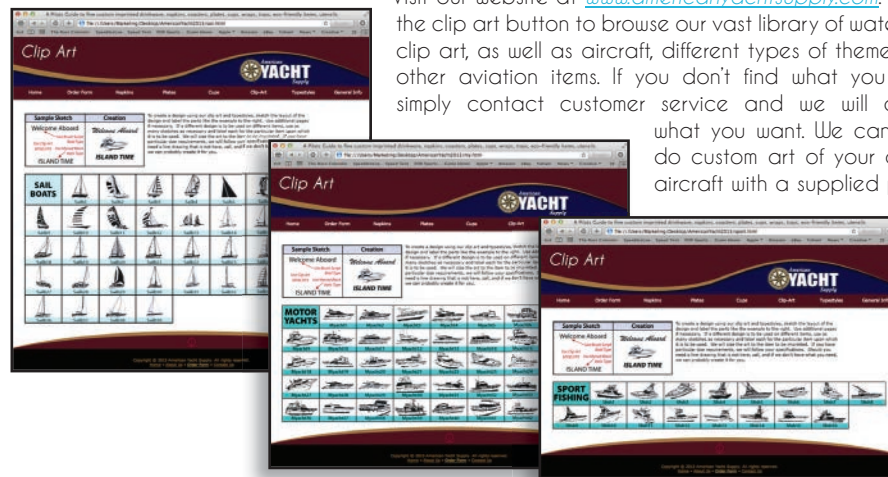

Clip Art

Visit our website at www.americanyachtsupply.com. Select the clip art button to browse our vast library of watercraft clip art, as well as aircraft, different types of themes and other aviation items. If you don't find what you need simply contact customer service and we will create what you want. We can even do custom art of your actual aircraft with a supplied photo.